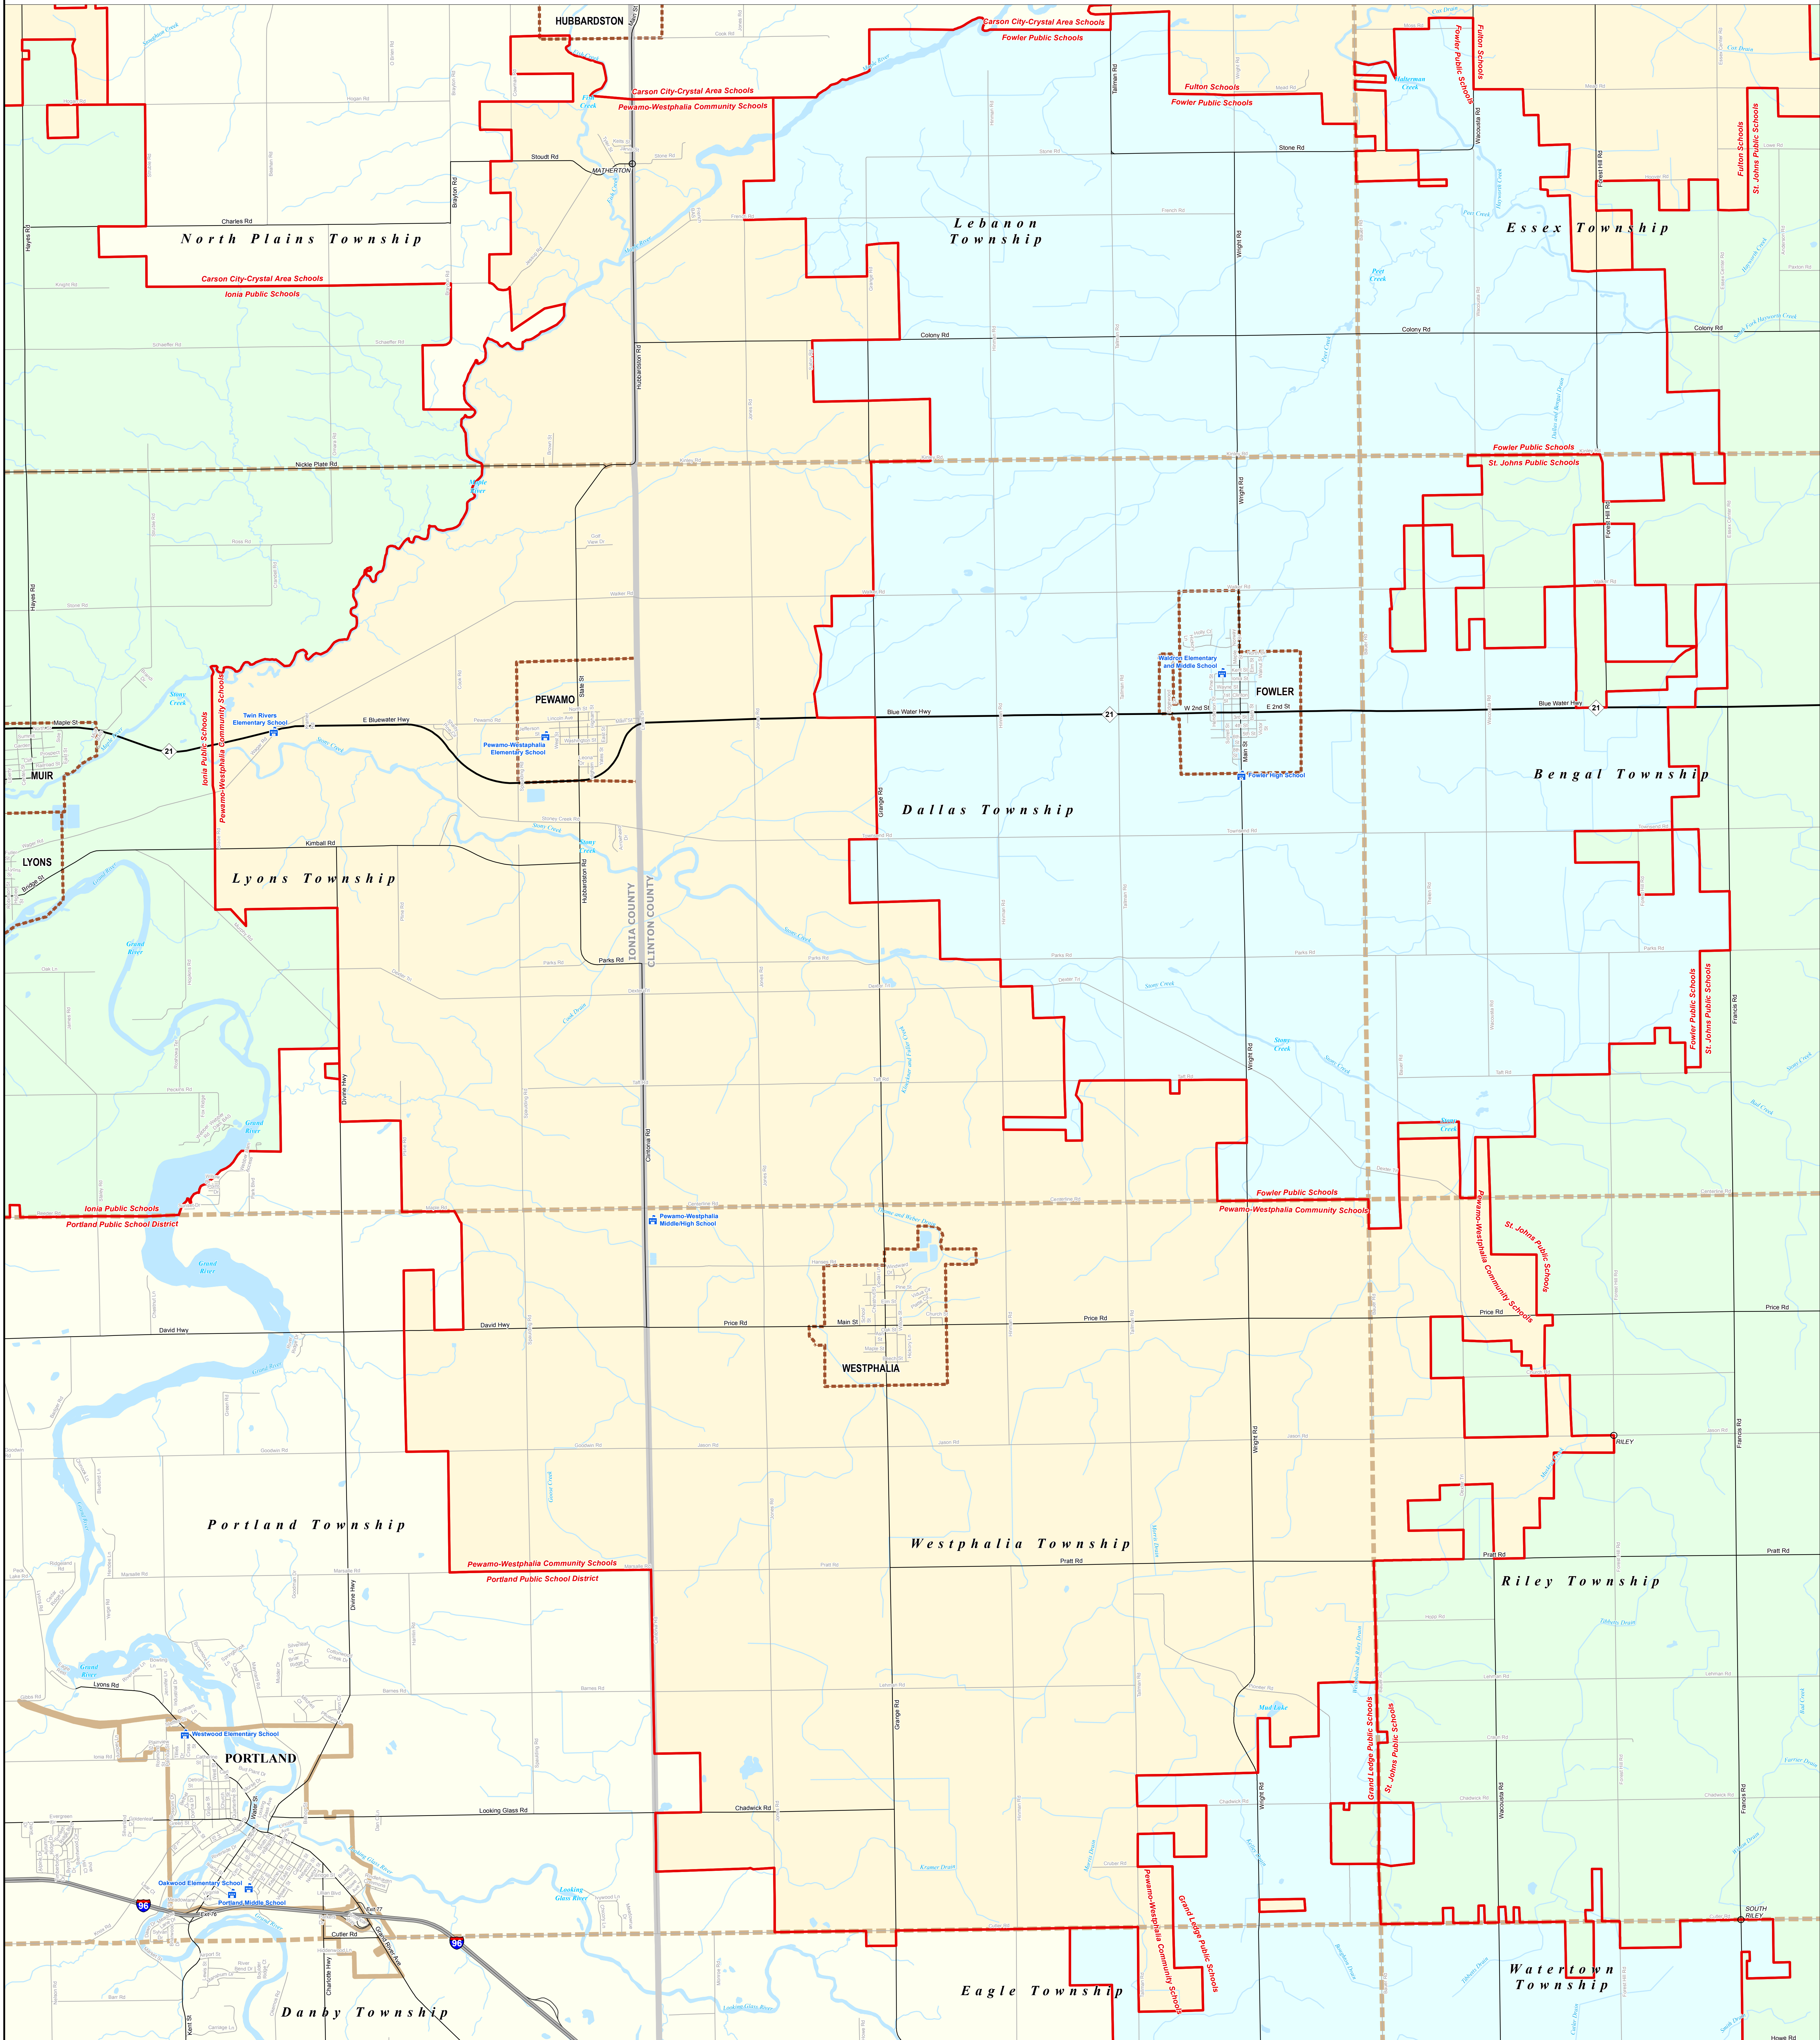

PEWAMO-WESTPHALIA COMMUNITY SCHOOLS

Clinton County RESA

0 0.25 0.5 1 Miles

*Note: Non K-12 School Districts identified with Asterisk (*) in Name

11/14/13

Legend	
School District	Unincorporated Place
County	School
City	Water Feature
Township	River, Stream, or Drain
Village	Freeway
Census Designated Place	Highway
	Primary Road
	Local Road
	Railroad

Source: Michigan Geographic Framework, v13a